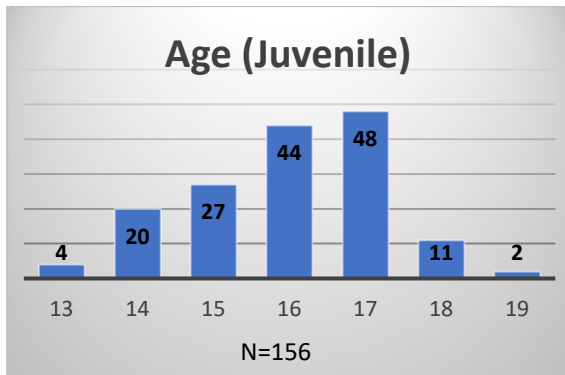

Daily Data Dashboard – July 6, 2023

Demographics for JTDC Population

Thursday Morning Midnight Count

Total # of probation Involved youth¹: 1,231

¹ Probation Active: Any youth who is pending sentencing with an active social history, has been formally placed on probation or supervision with Cook County Juvenile Probation on the date of the report.

*Age, Gender and Race for Criminal Court population (N=1) is not represented in this report.

Data sources: cFive Supervisor – Probation Population and RMIS – JTDC Population

Daily Data Dashboard – July 6, 2023
Demographics for JTDC Population
Thursday Morning Midnight Count