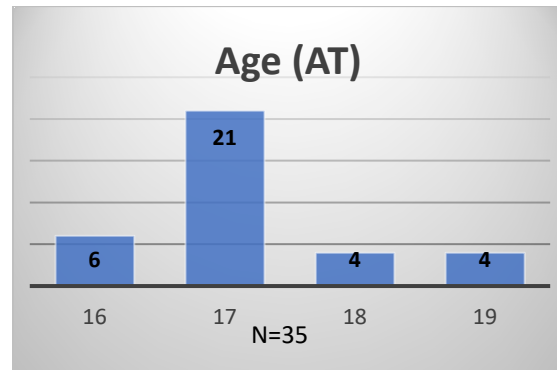

Daily Data Dashboard – July 6, 2023

Demographics for JTDC Population

Thursday Morning Midnight Count

Total # of probation Involved youth¹: 1,231

¹ Probation Active: Any youth who is pending sentencing with an active social history, has been formally placed on probation or supervision with Cook County Juvenile Probation on the date of the report.

*Age, Gender and Race for Criminal Court population (N=1) is not represented in this report.

Data sources: cFive Supervisor – Probation Population and RMIS – JTDC Population

Daily Data Dashboard – July 6, 2023
Demographics for JTDC Population
Thursday Morning Midnight Count