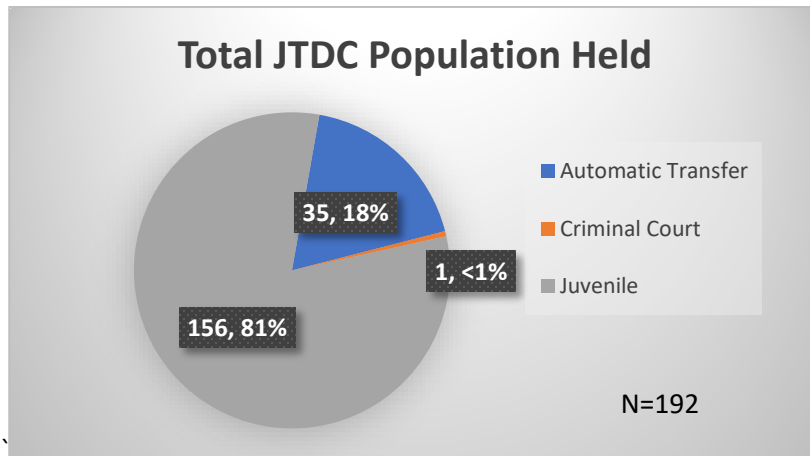

Daily Data Dashboard – July 6, 2023

Demographics for JTDC Population

Thursday Morning Midnight Count

Total # of probation Involved youth¹: 1,231

¹ Probation Active: Any youth who is pending sentencing with an active social history, has been formally placed on probation or supervision with Cook County Juvenile Probation on the date of the report.

*Age, Gender and Race for Criminal Court population (N=1) is not represented in this report.

Data sources: cFive Supervisor – Probation Population and RMIS – JTDC Population

Daily Data Dashboard – July 6, 2023
Demographics for JTDC Population
Thursday Morning Midnight Count