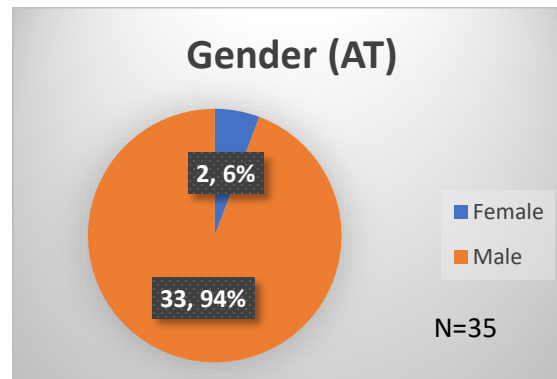

Daily Data Dashboard – July 6, 2023

Demographics for JTDC Population

Thursday Morning Midnight Count

Total # of probation Involved youth¹: 1,231

¹ Probation Active: Any youth who is pending sentencing with an active social history, has been formally placed on probation or supervision with Cook County Juvenile Probation on the date of the report.

*Age, Gender and Race for Criminal Court population (N=1) is not represented in this report.

Data sources: cFive Supervisor – Probation Population and RMIS – JTDC Population

Daily Data Dashboard – July 6, 2023
Demographics for JTDC Population
Thursday Morning Midnight Count