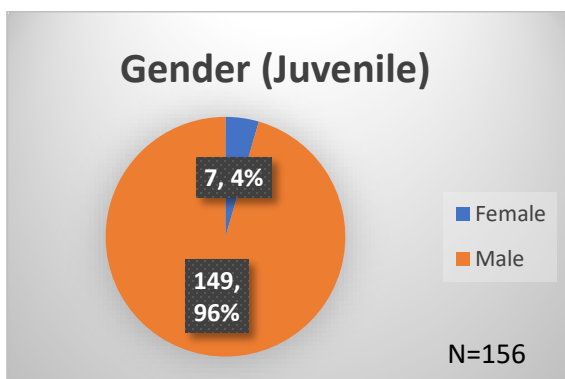

Daily Data Dashboard – July 6, 2023

Demographics for JTDC Population

Thursday Morning Midnight Count

Total # of probation Involved youth¹: 1,231

¹ Probation Active: Any youth who is pending sentencing with an active social history, has been formally placed on probation or supervision with Cook County Juvenile Probation on the date of the report.

*Age, Gender and Race for Criminal Court population (N=1) is not represented in this report.

Data sources: cFive Supervisor – Probation Population and RMIS – JTDC Population

Daily Data Dashboard – July 6, 2023
Demographics for JTDC Population
Thursday Morning Midnight Count